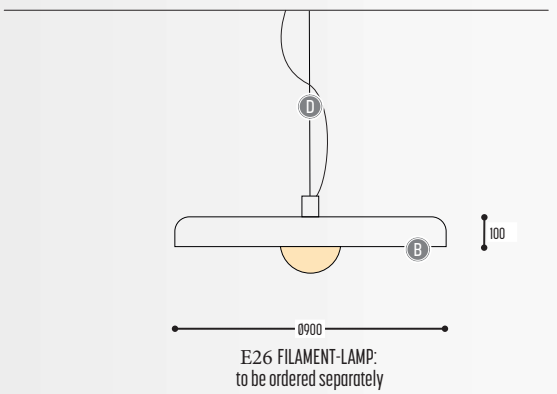

BB(B)	COLORS	02		Black
		03		White
		101		Soft Pink
		103		Soft Blue
		104		Soft Green
		124		Kaki
		140		Old Pink
		141		Terracotta Red
		142		Oxide Red
		112		Gold Finish
		137		Bronze Finish
		021		Black/Gold
				RAL color on request
CCC	TYPE E26	001		LED Globe (MAX.10W)
EFF	CRI • LUMENOUTPUT	906	>90 CRI • 600 Lm / 350 mA / 8 W	
GG	REFLECTOR	00	N.A.	
H	COLOR TEMP.	2	2700K	
		3	3000K	
DD	SUSP. CABLE	01	1,5 m	
		02	2,5 m	
K	DRIVER	1	No driver	
		0	Non dimmable (intern)	
		2	Dimmable 1-10 V (intern)	
		3	Dali (intern)	
		4	Phase cut (intern)	

GAZTA 50S
3020-BB(B)-001-DD
3020-BB(B)-90600H-DD-K

GAZTA 90S
3021-BB(B)-001-DD
3021-BB(B)-90600H-DD-K

Alu-Brass

WE WELCOME ALL CUSTOM ORDERS!
IES files upon Request

g@gordonbullard.com
www.cerchiolighting.com
269-569-6700