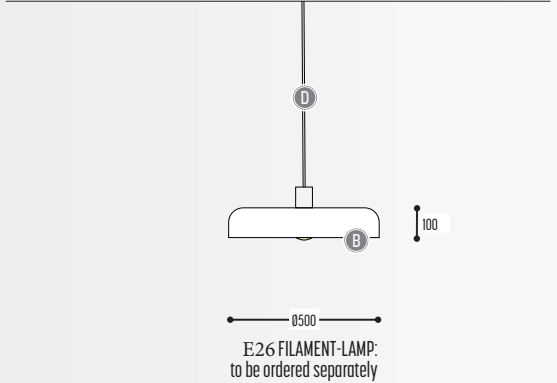

BB(B)	COLORS	02		Black
		03		White
		101		Soft Pink
		103		Soft Blue
		104		Soft Green
		124		Kaki
		140		Old Pink
		141		Terracotta Red
		142		Oxide Red
		112		Gold Finish
		137		Bronze Finish
		021		Black/Gold
				RAL color on request
CCC	TYPE E26	001		LED Globe (MAX.10W)
EFF	CRI • LUMENOUTPUT	906	>90 CRI • 600 Lm / 350 mA / 8 W	
GG	REFLECTOR	00	N.A.	
H	COLOR TEMP.	2	2700K	
		3	3000K	
DD	SUSP. CABLE	01	1,5 m	
		02	2,5 m	
K	DRIVER	1	No driver	
		0	Non dimmable (intern)	
		2	Dimmable 1-10 V (intern)	
		3	Dali (intern)	
		4	Phase cut (intern)	

GAZTA 50S
3020-BB(B)-001-DD
3020-BB(B)-90600H-DD-K

GAZTA 90S
3021-BB(B)-001-DD
3021-BB(B)-90600H-DD-K

Alu-Brass

WE WELCOME ALL CUSTOM ORDERS!
IES files upon Request

g@gordonbullard.com
www.cerchiolighting.com
269-569-6700