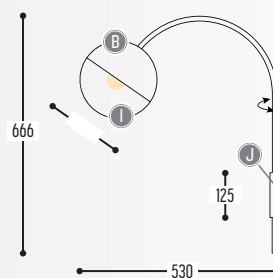

BANGSTER HOODY wall

Alu - Glass - Brass

Outdoor Version of the wall sconce available on request add code **CUSOUT** at the end of the product code*

BANGSTER HOODY WALL 1

2147-BB(B)-071200-II
2147-BB(B)-90420H-II-K

BANGSTER HOODY WALL 2

2199-BB(B)-071200-II-JJ(J)
2199-BB(B)-90420H-II-JJ(J)-K

BB(B)	COLORS	02	Black
		03	White
		110	Brass
		RAL color on request	
CCC	TYPE G9	071	LED (MAX 6 W)
EFF	CRI • LUMENOUTPUT	904	>90 CRI • 600 Lm / 350 mA / 6 W
GG	GLOBE	20	Ø200
H	COLOR TEMP.	0	N.A.
		1	2200 K
		2	2700 K
		3	3000 K
II	GLOBE color	00	Transparent
		13	Glass White
JJ(J)	COLORS	02	Black
		03	White
		110	Brass
		RAL color on request	
K	DRIVER	1	No driver
		0	Non dimmable (extern)
		2	Dimmable 1-10 V (extern)
		3	Dali (extern)
		4	Phase cut (extern)