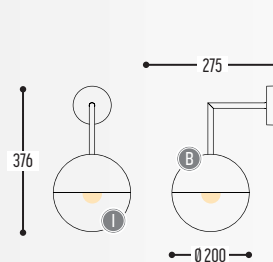

BANGSTER HOODY wall

Alu - Glass - Brass

Outdoor Version of the wall sconce available on request add code **CUSOUT** at the end of the product code*

BANGSTER HOODY WALL 1

2147-BB(B)-071200-II
2147-BB(B)-90420H-II-K

BANGSTER HOODY WALL 2

2199-BB(B)-071200-II-JJ(J)
2199-BB(B)-90420H-II-JJ(J)-K

BB(B)	COLORS	02	Black
		03	White
		110	Brass
		RAL color on request	
CCC	TYPE G9	071	LED (MAX 6 W)
EFF	CRI • LUMENOUTPUT	904	>90 CRI • 600 Lm / 350 mA / 6 W
GG	GLOBE	20	Ø200
H	COLOR TEMP.	0	N.A.
		1	2200 K
		2	2700 K
		3	3000 K
II	GLOBE color	00	Transparent
		13	Glass White
JJ(J)	COLORS	02	Black
		03	White
		110	Brass
		RAL color on request	
K	DRIVER	1	No driver
		0	Non dimmable (extern)
		2	Dimmable 1-10 V (extern)
		3	Dali (extern)
		4	Phase cut (extern)