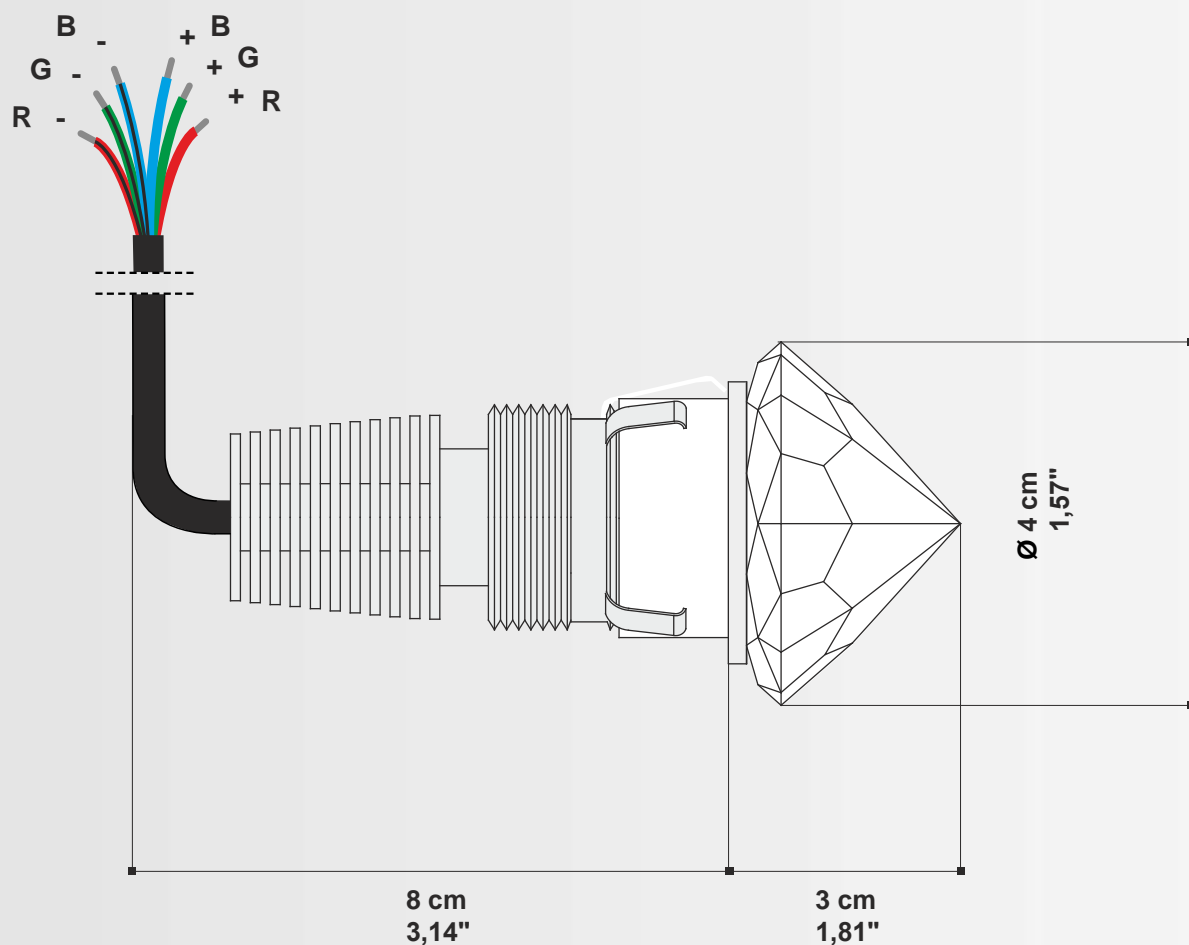

WE WELCOME ALL CUSTOM ORDERS!

IES files upon Request