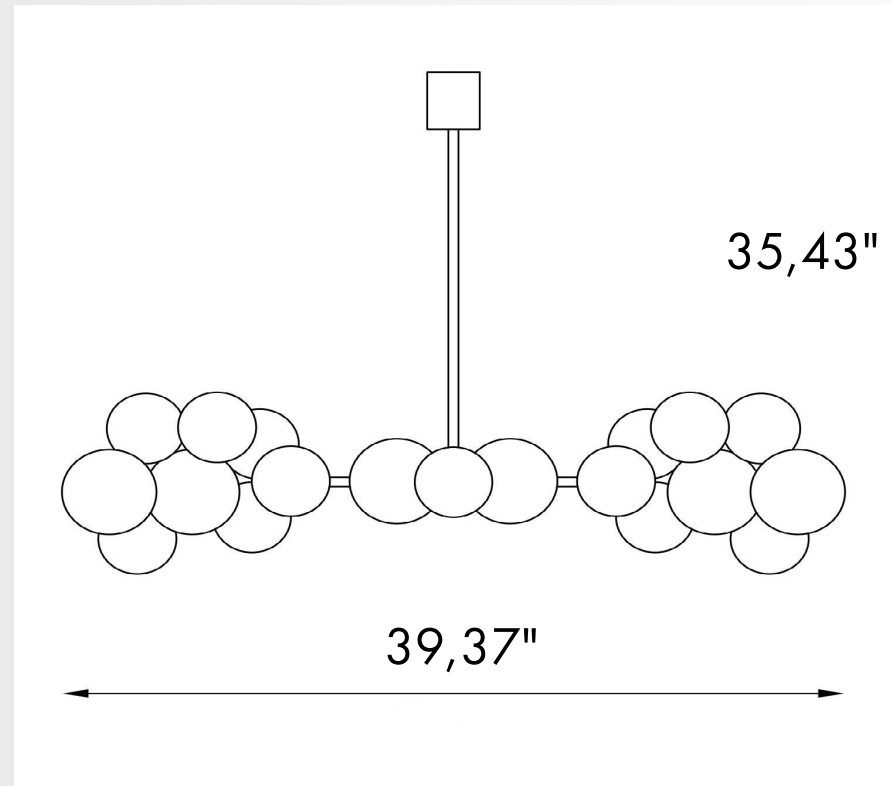

HALE PENDANT LAMP
IRP-303

HOW TO ORDER:

EX: IRP-303-01-10

HALE pendant lamp/Polished Brass body/black finish

CODE	DIMENSIONS	BULB	DIMMING	FINISH OPTIONS
IRP 303	90cm(35,43") x 100cm(39,37") Custom sizes on request*	10 X G9	0 - 10 V	Body: 01.Polished Brass 02.Antique Brass 03.Satin Brass 04.Weathered Brass