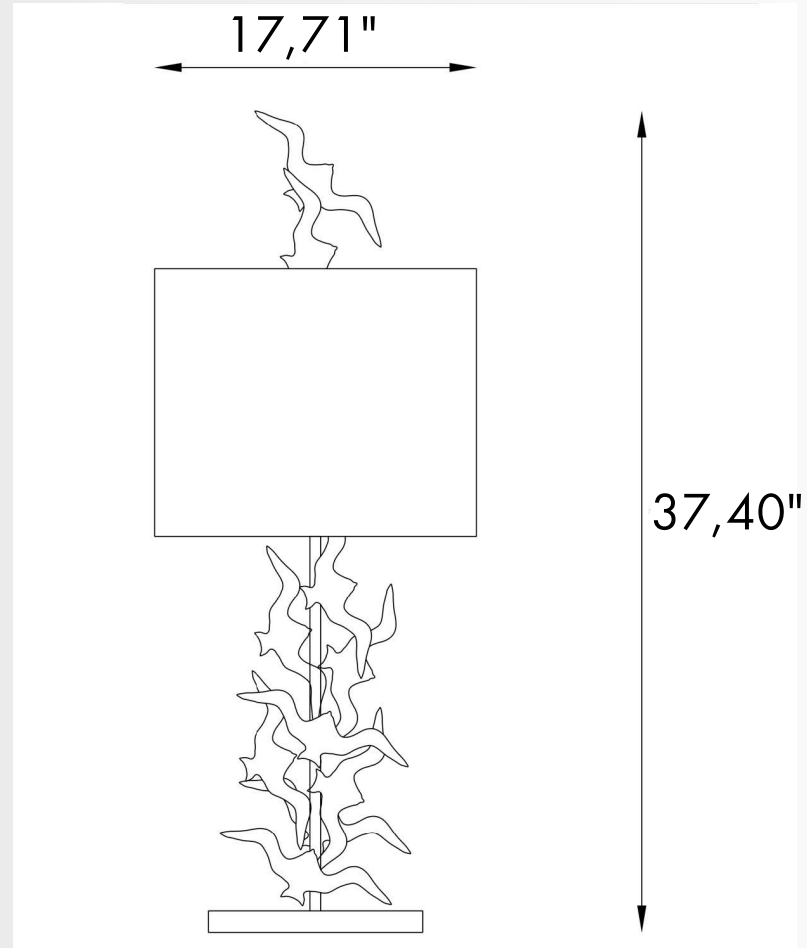

FLY TABLE LAMP

IRL-31

HOW TO ORDER:

EX: IRL-31-01-10in-Custom red out*

FLY table lamp/Polished Brass body/black inner finish of a lampshade/red outer

CODE	DIMENSIONS	BULB	DIMMING	FINISH OPTIONS
IRL 31	45cm(17,71") x H tot 95cm(37,40") Custom sizes on request*	2 x E26	0 - 10 V	Body: 01.Polished Brass 02.Antique Brass 03.Satin Brass 04.Weathered Brass Lampshade*: 10.Black 20.White

GENERAL INFORMATION:

IP Grade IP 20
Appliance Class I
Voltage 110-277V

Note*: Please specify inner and outer lampshade's color

WE WELCOME ALL CUSTOM ORDERS!

IES files upon Request

g@gordonbullard.com
www.cerchiolighting.com
269-569-6700