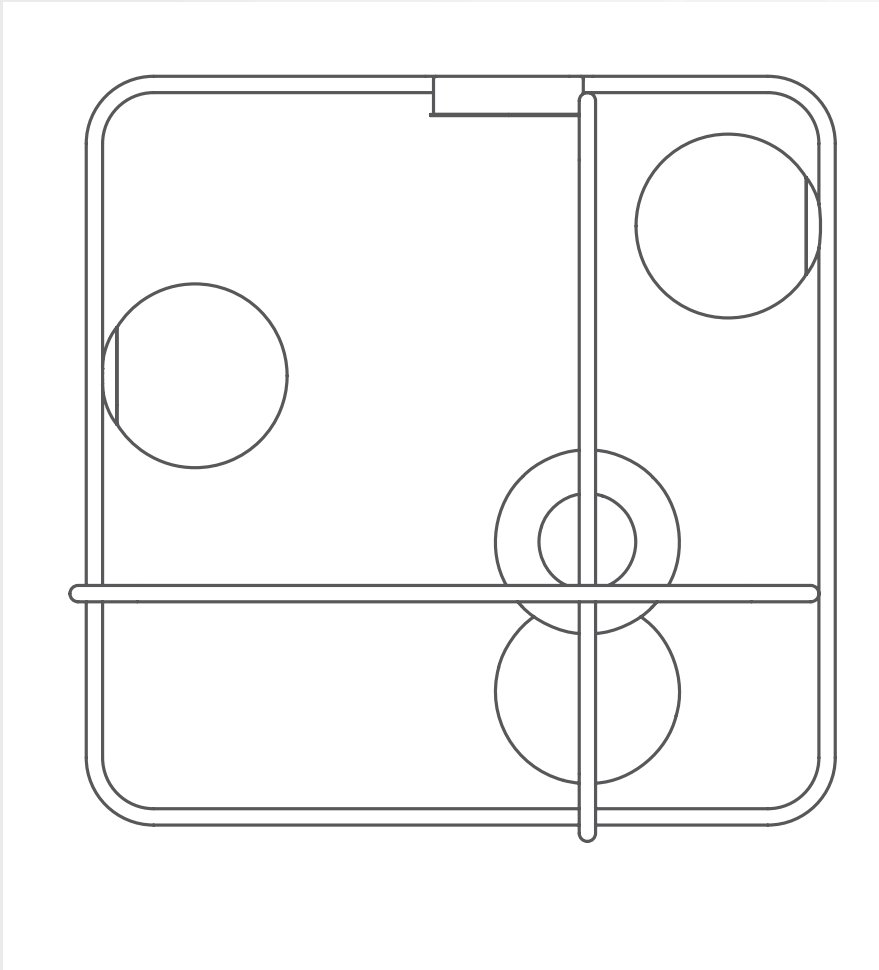

I I O
05 .0 .0

HOW TO ORDER:

EX: LæRLOeRL:.35
P E ~~X~~/BLACK

CODE	DIMENSIONS	BULB	DIMMING	FINISH OPTIONS
05 .0 .0	55 55 65 65 55 65 a a 3 5 5 3	E	0-10V	.24 White .35 Black .0 Sati gold

GENERAL INFORMATION: