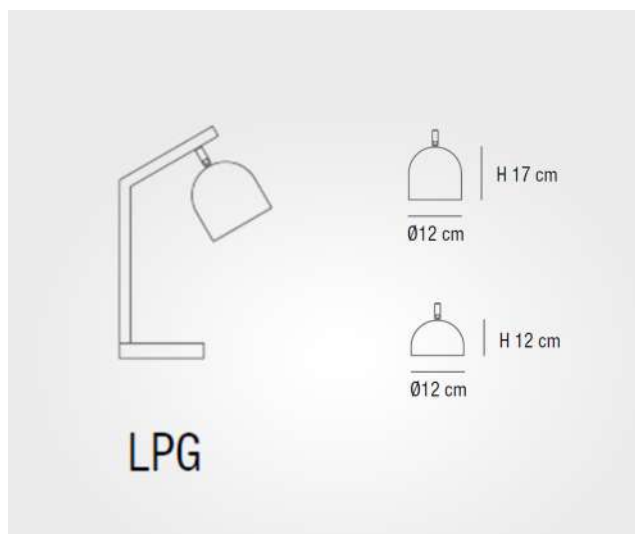

DOME LPG

LPG 053.054.01

HOW TO ORDER:

EX: LPG 053.054.01.24
Dome LPG / K° 3.000 / bianco/white

CODE

LPG 053.054.01

FINISH

.24 / .35

DIMENSIONS

Ø20 cm H 50 cm,
orientable 360°

BULB

8W LED K° 3.000
with optical lens

VOLTAGE

110/120V

FINISH OPTIONS:

.24 BIANCO/WHITE