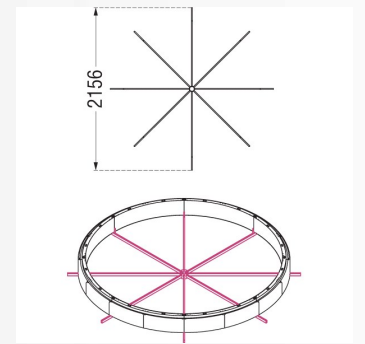

Bubble 3000 Stable White 4000K Ceiling Mounted with Joint

INCLUDED ACCESSORIES:

Electrical:	Power cable L=2000mm LED sources 4000K
Mounting:	Suspension kit complete with 8 cables connected to the central joint, terminal block and plate for direct ceiling fixation

OPTIONAL ACCESSORIES:

Mounting:

Accessory code:	150A031VE
Technical description:	BUBBLE 3000 - Umbrella like gauge for assembly and support.

WE WELCOME ALL CUSTOM ORDERS!

IES files upon Request

g@gordonbullard.com
www.cerchiolighting.com
269-569-6700

991 South Gull Lake Dr
Richland, MI 49083, USA
1 877-964-4646