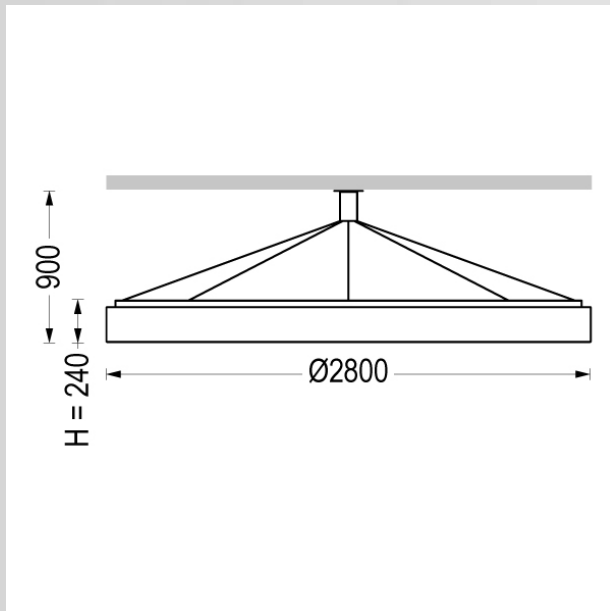

Bubble 3000 Stable White 4000K Ceiling Mounted with Joint

GENERAL INFORMATION:

Place installation:	indoor
Environments:	hallway, conference hall, art and culture, leisure areas, retail areas, places of worship
Product Code:	T15SL657AE

FINISHES:

-AE	white RAL 9003

PHYSICAL:

Installation type:	ceiling
Mounting type:	surface
Body:	Round metal frame, seats for the electrical components and anchor points for the suspension device and diffusers.
Glow wire resistant:	850°C

DIMENSIONS :

H: Total height device	240mm(9,44")
D: Total diameter device	2800mm(110,23")
Weight	60 kg

OPTICAL SYSTEMS:

Emission:	diffuse
Optical System:	Smooth opal polycarbonate diffuser, injection moulded, shock-resistant, anti-ageing.

SOURCES:

Source Type:	LED
System Power:	600W
Source:	24 LED engine
Sources Temperature Colour:	4000K CRI>80
Output Flux:	33900 lm
MacAdam:	Step 3

ELECTRICAL:

Ballast type:	Electronic
Mounting ballast type:	Integral
Voltage:	110-277V
Frequency:	50-60Hz
Wiring:	Electrical harness wired for 110-277V-AC 50-60Hz power supply. 2.5mm² LTN terminal block. Electronic ballast.

WE WELCOME ALL CUSTOM ORDERS!

IES files upon Request