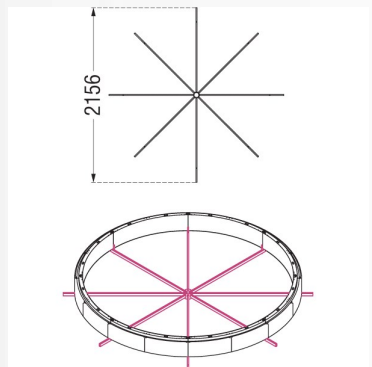

**Bubble 3000 Stable White 4000K
DALI Ceiling Mounted with Joint**

INCLUDED ACCESSORIES:

1. Electrical: Power cable L=2000mm
   LED sources 4000K
2. Mounting: Suspension kit complete with 8 cables connected to the central joint, terminal block and plate for direct ceiling fixation.

OPTIONAL ACCESSORIES:

Mounting:

1. Accessory code: 150A031VE
   Technical description: BUBBLE 3000 Umbrella like gauge for assembly and support.

ELECTRICAL:

1. Accessory code: MEC6161
   Technical description: Dimming DALI Kit (Remote Controller via push-button for multi luminaires installation).

1. Accessory code: MEC6134
   Technical description: Dimming DALI Kit (Wireless receivers unit + portable hand transmitter).

1. Accessory code: MEC6135
   Technical description: Dimming DALI Kit (Wireless receivers unit + portable table/wall transmitter with integrated light sensor).

WE WELCOME ALL CUSTOM ORDERS!

IES files upon Request