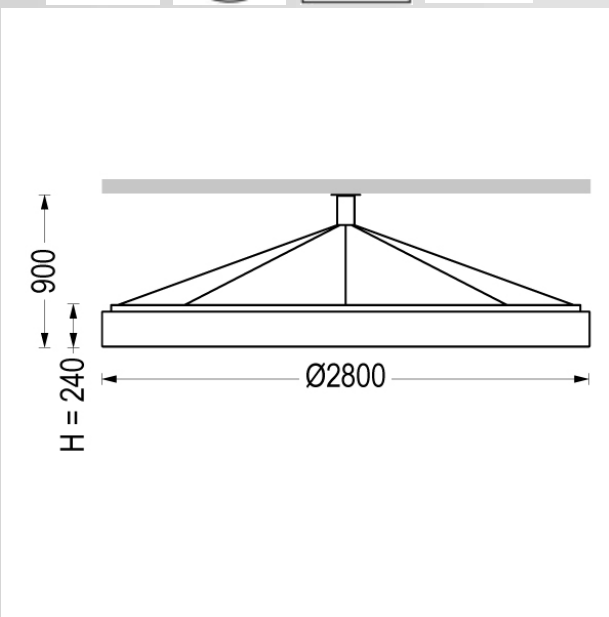

Bubble 3000 Stable White 4000K DALI Ceiling Mounted with Joint

GENERAL INFORMATION:

Place installation:	indoor
Environments:	hallway, conference hall, art and culture, leisure areas, retail areas, places of worship
Product Code:	DD15SL657AE

FINISHES:

-AE	white RAL 9003

PHYSICAL:

Installation type:	ceiling
Mounting type:	surface
Body:	Round metal frame, seats for the electrical components and anchor points for the suspension device and diffusers.
Glow wire resistant:	850°C

DIMENSIONS :

H: Total height device	240mm(9,44")
D: Total diameter device	2800mm(110,23")
Weight	60 kg

OPTICAL SYSTEMS:

Emission:	diffuse
Optical System:	Smooth opal polycarbonate diffuser, injection moulded, shock-resistant, anti-ageing.

SOURCES:

Source Type:	LED
System Power:	600W
Source:	24 LED engine
Sources Temperature Colour:	4000K CRI>80
Output Flux:	33900 lm
MacAdam:	Step 3

ELECTRICAL:

Ballast type:	Electronic with dimmer DALI.
Mounting ballast type:	Integral
Voltage:	110-277V
Frequency:	50-60Hz
Wiring:	Electrical harness wired for 110-277V-AC 50-60Hz power supply. 2.5mm² LTN terminal block. DALI dimmable electronic ballast.

WE WELCOME ALL CUSTOM ORDERS!

IES files upon Request