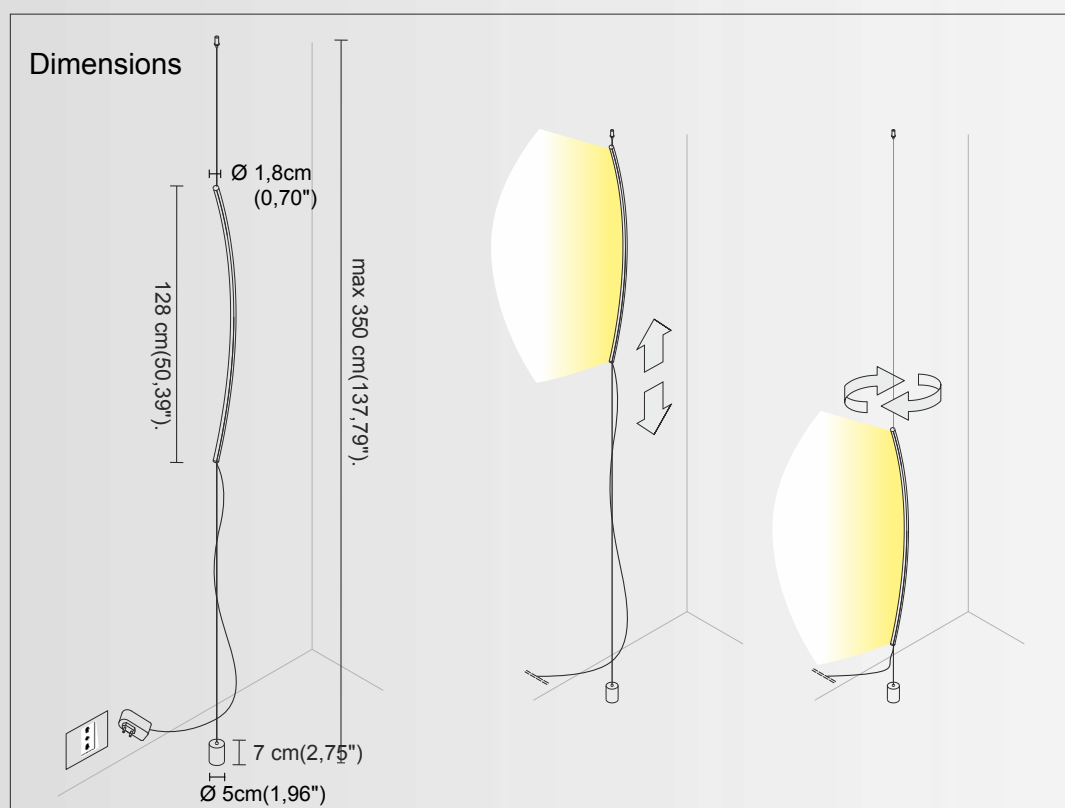

DIMENSIONS:

WE WELCOME ALL CUSTOM ORDERS!

IES files upon Request

g@gordonbullard.com
www.cerchiolighting.com
269-569-6700

991 South Gull Lake Dr
Richland, MI 49083, USA
1 877-964-4646