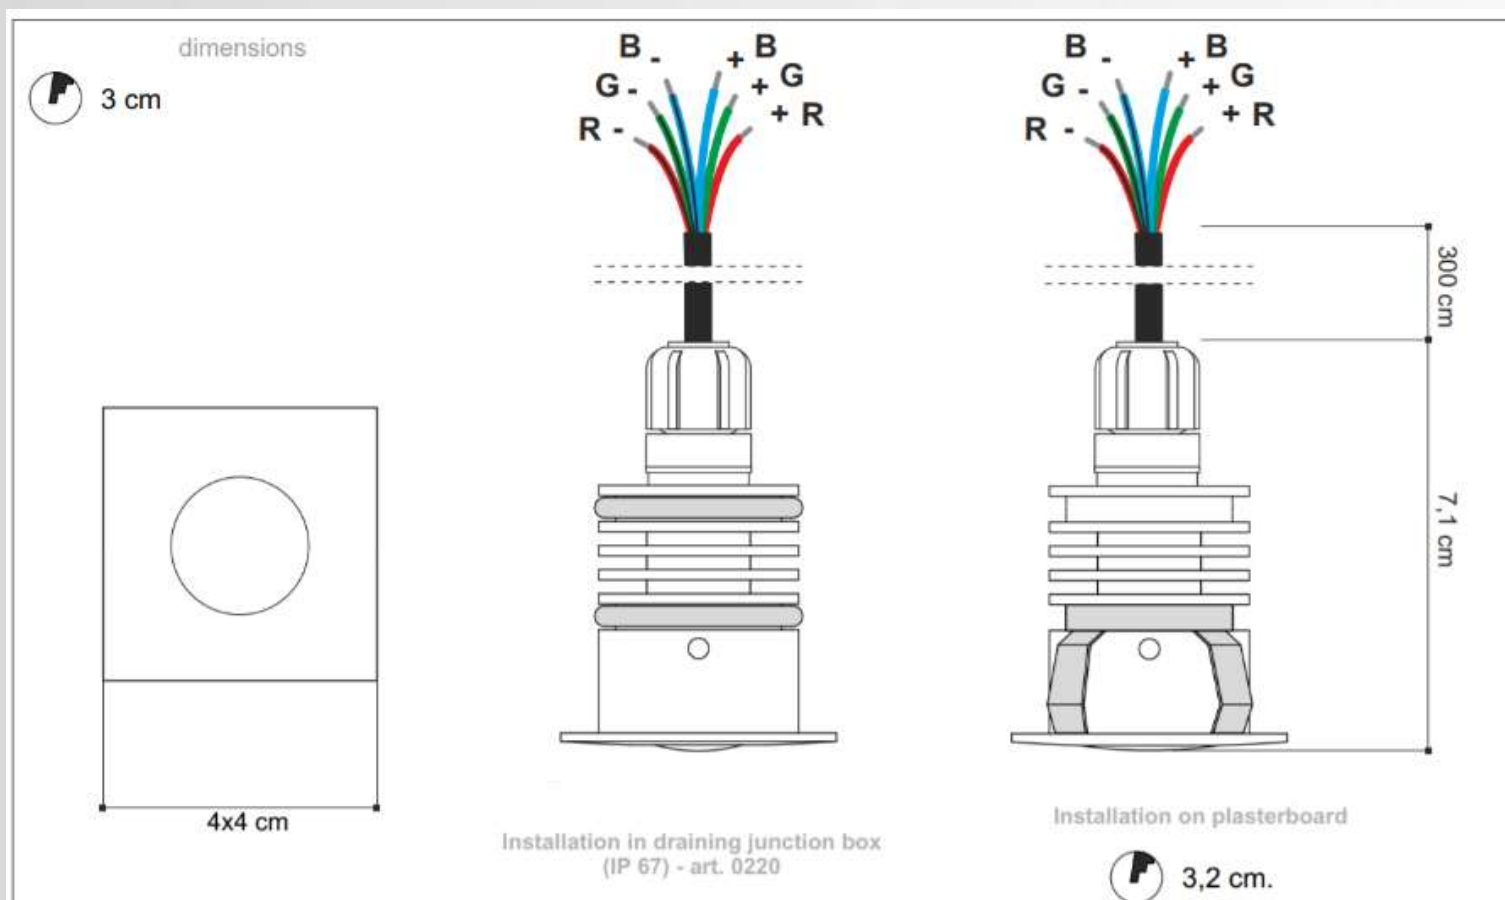

BULBS:

3 x 250 mA

IP GRADE:

IP 67

NET WEIGHT:

0,1 Kg

FINISHING:

.33 matt steel

DIMENSIONS:

WE WELCOME ALL CUSTOM ORDERS!

IES files upon Request

ACCESSORIES:

Code: 0216
 Description: Montage kit
 Characteristics: d30mm, for Cerchietto Fire Ice Kross Top Pix Vista Zeppelin
 Dimensions: ø40x70 mm

Code: 0228
 Description: Montage kit
 Characteristics: d30mm, for Kross Vista Zeppelin
 Dimensions: ø110x100 mm

Code: 0163
 Description: IR receiver
 Characteristics: for 0164 - 0167, with 2m cable
 Dimensions: ø30 mm

Code: 0168
Description: RGB Converter
Dimensions: 22x52x31 mm
Characteristics: 1-5 RGB, 3x250mA

WE WELCOME ALL CUSTOM ORDERS!

IES files upon Request