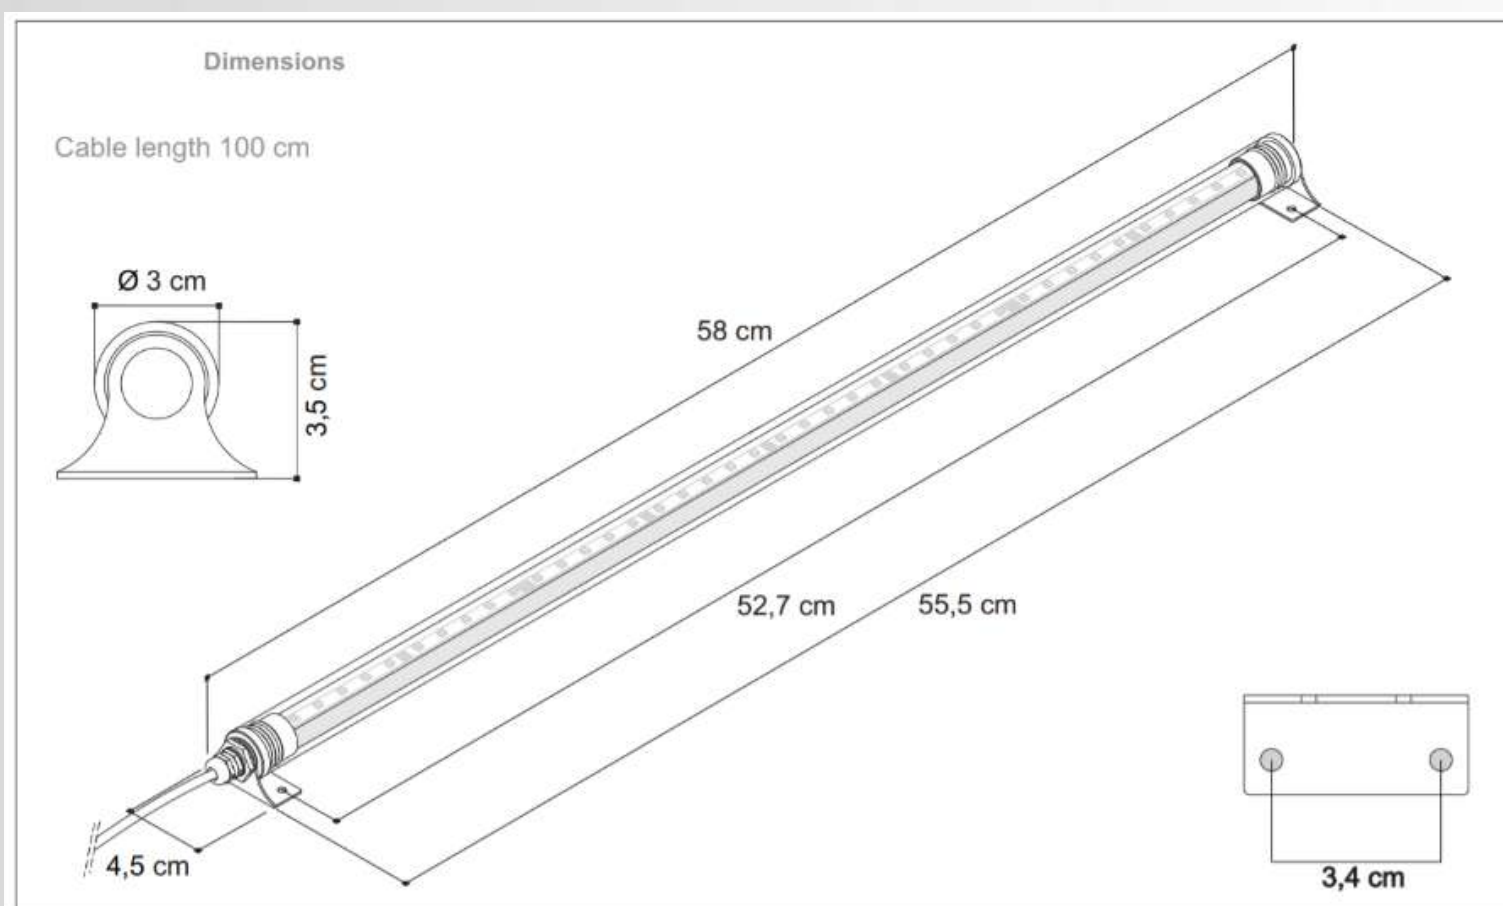

CODE:

4538

TYPOLOGY:

adjustable led profile

MATERIALS:

frame in aluminium and steel, diffuser in anti-UV methacrylate

LIGHT:

LED, diffuse

BULBS:

24V 7,2W

IP GRADE:

IP 67

NET WEIGHT:

0,6 Kg

FINISHING:

.33 matt steel

DIMENSIONS:

WE WELCOME ALL CUSTOM ORDERS!

IES files upon Request

ACCESSORIES:

Code: 0163
Description: IR receiver
Characteristics: for 0164 - 0167, with 2m cable
Dimensions: ø30 mm

Code: 0165
Description: IR Remote Controller
Characteristics: for 0164, 0167
Dimensions: 26x118x57 mm

Code: 0166
Description: Synchronization Cable
Dimensions: 26x118x57 mm
Characteristics: for 0164 - 0167, 2m cable

Code: 0164
Description: LED RGB Controller 120W
Dimensions: 50x240x60 mm
Characteristics: 0-10V, 3x24V 120w, optional Remote Sensor