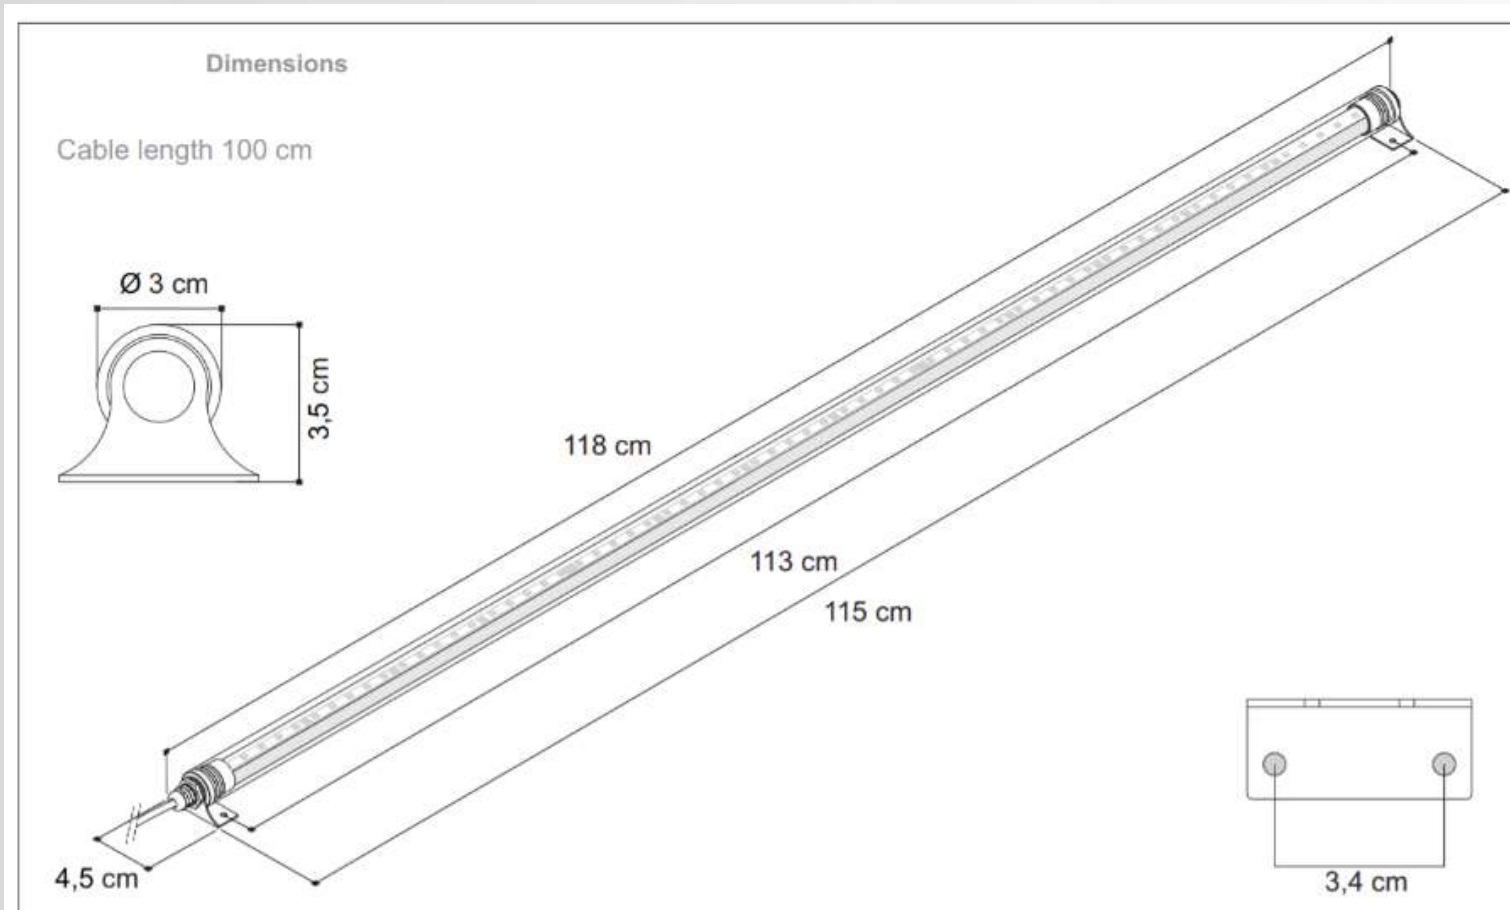

BULBS:

24V 15,8W 1320lm 4000K

IP GRADE:

IP 67

NET WEIGHT:

1 Kg

FINISHING:

.33 matt steel

DIMENSIONS:

WE WELCOME ALL CUSTOM ORDERS!

IES files upon Request

ACCESSORIES:

Code: 0155
Description: LED Driver 24V 13w
Dimensions: 20x142x22 mm

Code: 0156
Description: LED Driver 24V 25w
Dimensions: 20x145x55 mm

Code: 0157
Description: LED Driver 24V 70w
Dimensions: 35x240x60 mm

Code: 0160
Description: LED Driver 24V 50W
Dimensions: 35x240x60 mm

WE WELCOME ALL CUSTOM ORDERS!

IES files upon Request

ACCESSORIES:

Code: 0162
Description: LED Driver 24V 150W
Dimensions: 50x240x60 mm

Code: 0033/IP
Description: LED Driver 24V 14.4W
Dimensions: 20x80x39 mm
Protection IP 67

Code: 0034/IP
Description: LED Driver 24V 70W
Dimensions: 51x235x66 mm
Protection IP 67

Code: 0035/IP
Description: LED Driver 24V 160W
Dimensions: 46x165x82 mm
Protection IP 67