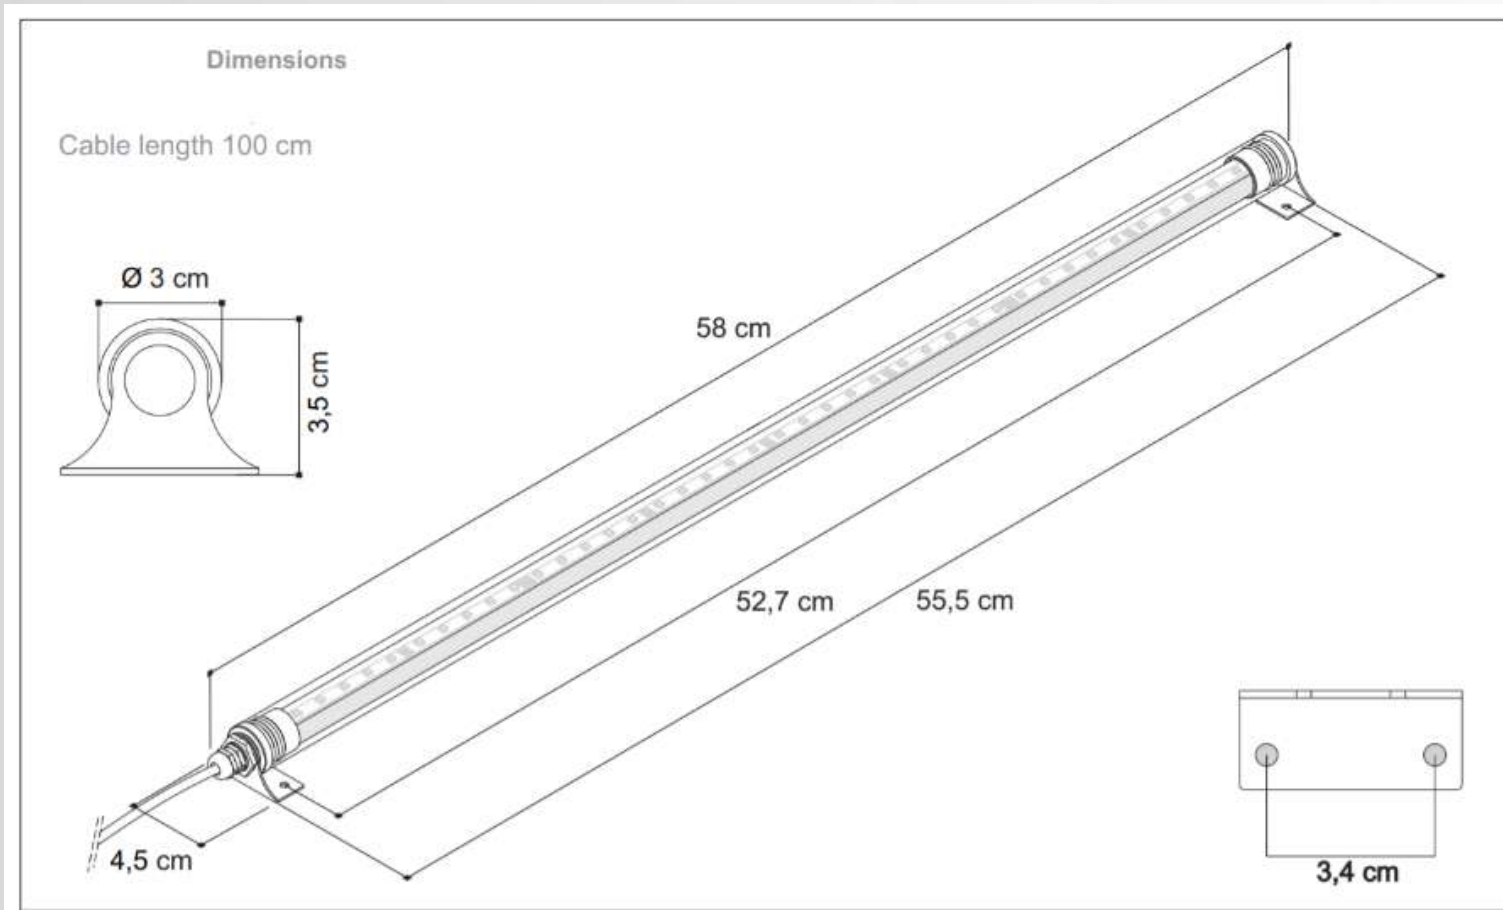

BULBS:

24V 7,2W 850lm 4000K

IP GRADE:

IP 67

NET WEIGHT:

0,6 Kg

FINISHING:

.33 matt steel

DIMENSIONS:

WE WELCOME ALL CUSTOM ORDERS!

IES files upon Request

ACCESSORIES:

Code: 0155
Description: LED Driver 24V 13w
Dimensions: 20x142x22 mm

Code: 0156
Description: LED Driver 24V 25w
Dimensions: 20x145x55 mm

Code: 0157
Description: LED Driver 24V 70w
Dimensions: 35x240x60 mm

Code: 0160
Description: LED Driver 24V 50W
Dimensions: 35x240x60 mm

WE WELCOME ALL CUSTOM ORDERS!

IES files upon Request

ACCESSORIES:

Code: 0162
Description: LED Driver 24V 150W
Dimensions: 50x240x60 mm

Code: 0033/IP
Description: LED Driver 24V 14.4W
Dimensions: 20x80x39 mm
Protection: IP 67

Code: 0034/IP
Description: LED Driver 24V 70W
Dimensions: 51x235x66 mm
Protection: IP 67

Code: 0035/IP
Description: LED Driver 24V 160W
Dimensions: 46x165x82 mm
Protection: IP 67