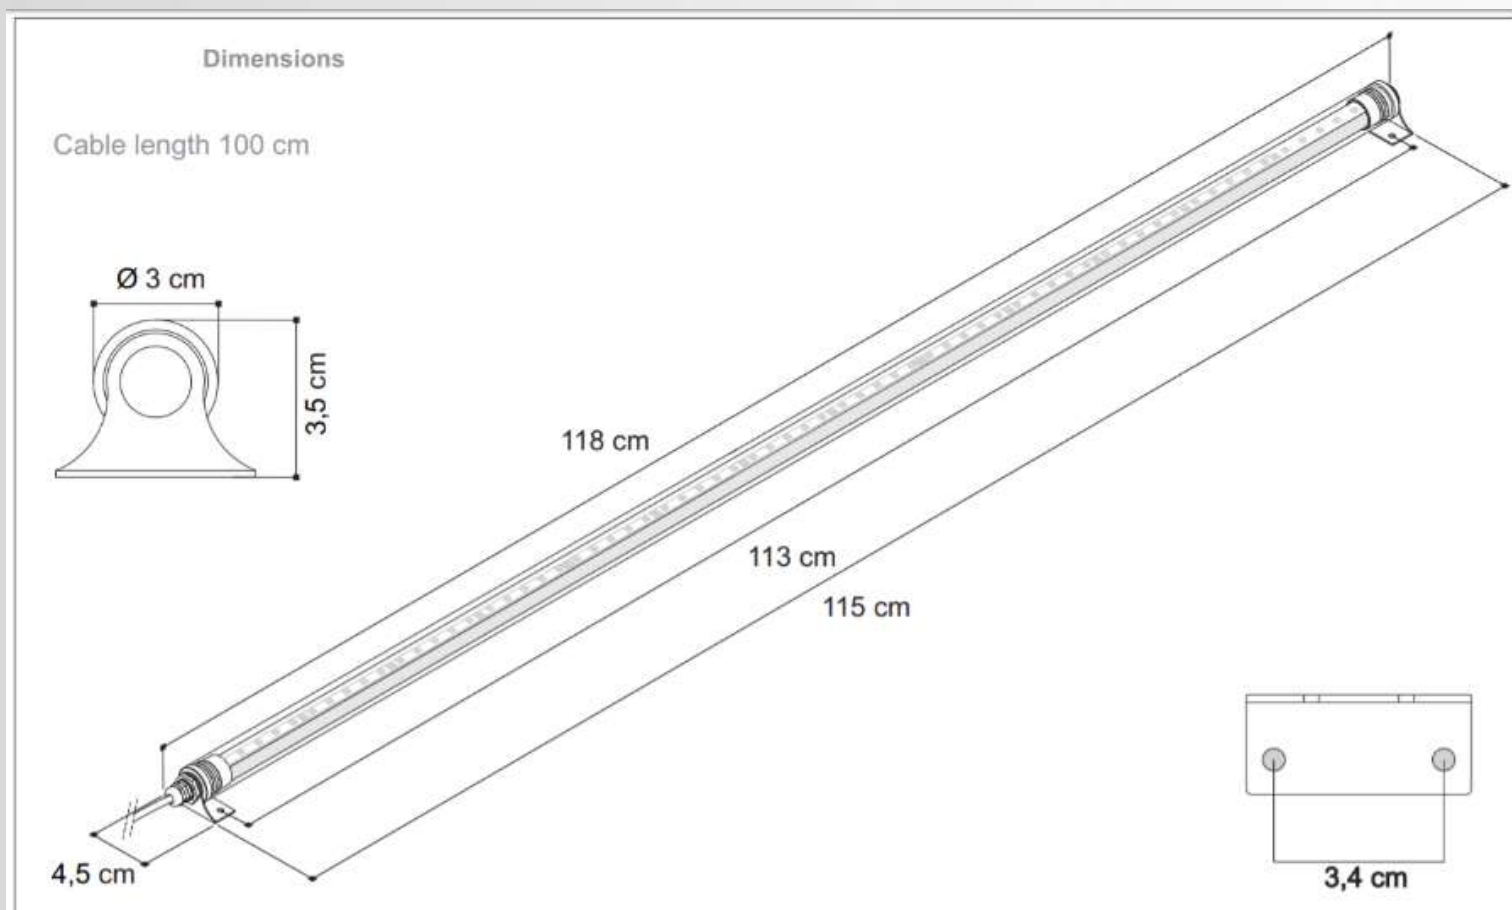

CODE:

4539

TYPOLOGY:

adjustable led profile

MATERIALS:

frame in aluminium and steel, diffuser in anti-UV methacrylate

LIGHT:

LED, diffuse

BULBS:

24 V 15,8 W

IP GRADE:

IP 67

NET WEIGHT:

1 Kg

FINISHING:

.33 matt steel

DIMENSIONS:

WE WELCOME ALL CUSTOM ORDERS!

IES files upon Request

ACCESSORIES:

Code: 0163
Description: IR receiver
Characteristics: for 0164 - 0167, with 2m cable
Dimensions: ø30 mm

Code: 0165
Description: IR Remote Controller
Characteristics: for 0164, 0167
Dimensions: 26x118x57 mm

Code: 0166
Description: Synchronization Cable
Dimensions: 26x118x57 mm
Characteristics: for 0164 - 0167, 2m cable

Code: 0164
Description: LED RGB Controller 120W
Dimensions: 50x240x60 mm
Characteristics: 0-10V, 3x24V 120w, optional Remote Sensor