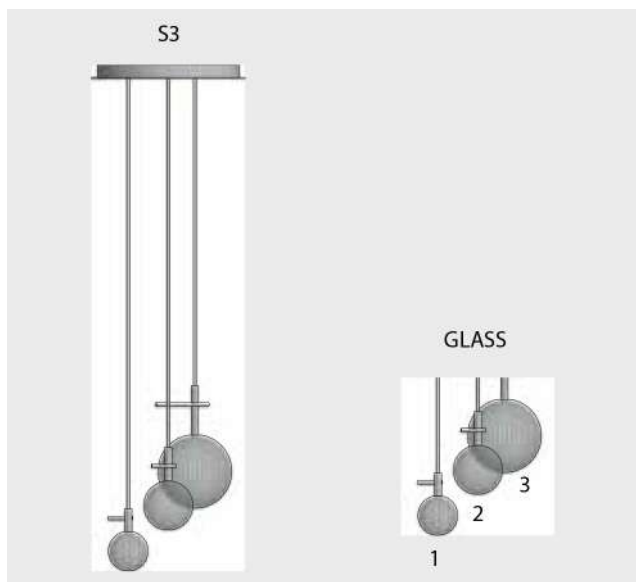

## HOW TO ORDER:

EX: S3 055.047.03/.03  
Moule Naked/1 x G9/nichel lucido/shiny nickel

CODE	FINISH	CRYSTALS	DIMENSIONS	LAMP
S3 055.047.03	.00/.03		Ø 25 H tot 150	1 x G9