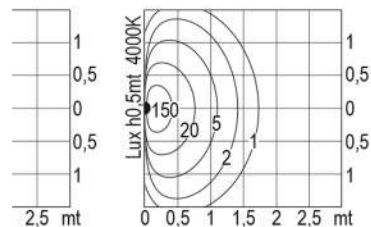

VERSO FLAT RD R

1395.CAX.P

HOW TO ORDER:

EX: 1395.CAX.P..05
Verso flat RD R / 3000K / Anthracite grey

Code

1395.CAX.P
1395.CAX.P
1395.CBX.P
1395.CBX.P

Finish

.T.05
.T.13

Dimensions

Diameter (mm) 220
Height (mm) 26

Voltage

110-227V

Lamps Description

10W Led 4000K
1340lm

FINISH OPTIONS:

.T.05 Anthracite grey

.T.13 Light grey

WE WELCOME ALL CUSTOM ORDERS!

IES Files upon Request

g@gordonbullard.com
www.cerchiolighting.com
269-569-6700

991 South Gull Lake Dr
Richland, MI 49083, USA
1 877-964-464