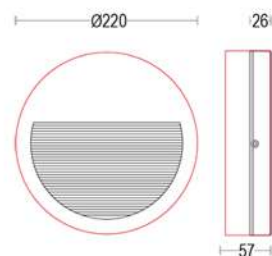

# VERSO FLAT RD R

1395.CAX.P

## HOW TO ORDER:

EX: 1395.CAX.P..05  
Verso flat RD R / 3000K / Anthracite grey

### Dimensions

Diameter (mm) 220  
Height (mm) 26