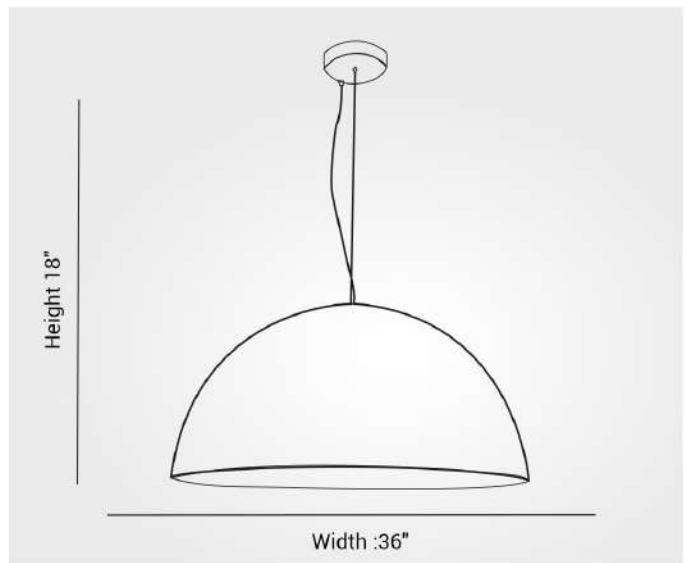

## HOW TO ORDER:

EX: P 08.02  
TINO HAT / LED / White

CODE	FINISH	DIMENSIONS	VOLTAGE
P 08	.02 / .04 / .07 .14 / .35 / .36 .37 / .38 / .48 .11 / .18 / .40	Width :36 Height 18	110 to 277 V