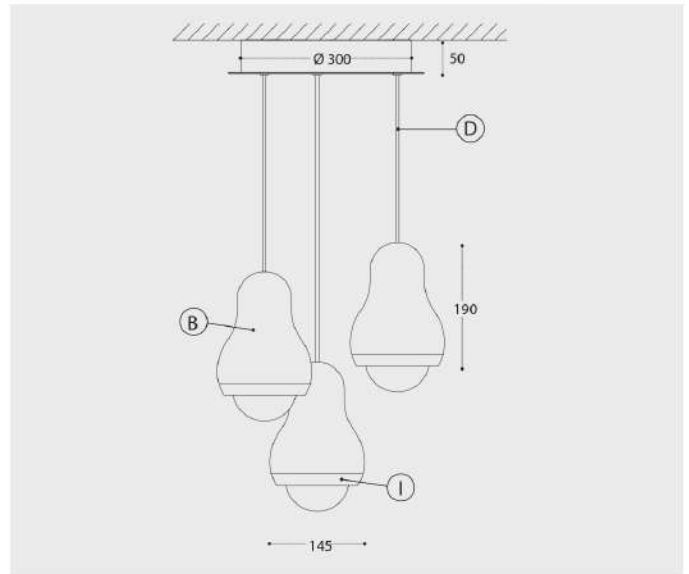

## HOW TO ORDER:

EX: 1023-67-001-DD-(III).67  
CAPTAIN CORK CLUB 3 / LED / Cork