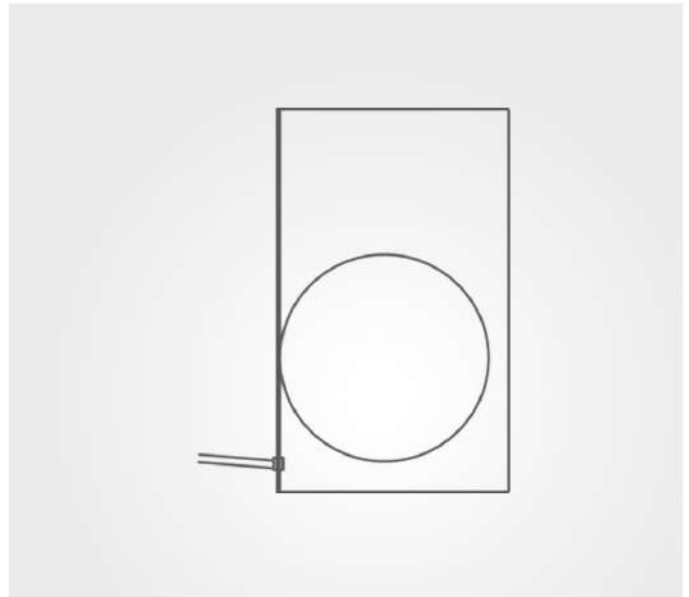

BALANCE

LP P . XX

HOW TO ORDER:

EX: LP P 052.031.01.71
Balance / 1 x E17 / rame satinato/satin copper

CODE

LP P
052.031.01

FINISH

.24 /.35
.08 /.71

DIMENSIONS

L 15 H 15 cm
sfera vetro
glass ball Ø 13,5 cm

BULB

1 x E17

FINISH OPTIONS:

.24 BIANCO/WHITE
.35 NERO/BLACK

.08 ORO SATINATO/SATIN GOLD
.71 RAME SATINATO/SATIN COPPER

WE WELCOME ALL CUSTOM ORDERS!