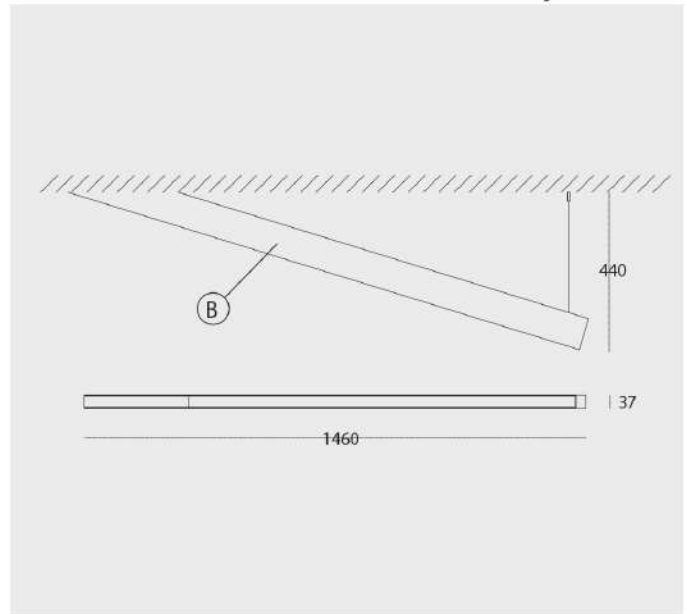

ANGLE BEAM 2

1230-BB(B)-CCC-00-J

Designed by:
Anthony Boelaert

DARK® <<
www.dark.be

HOW TO ORDER:

EX: 1230-BB(B)-CCC-00-J.02
ANGLE BEAM 2 / LED / Black

CODE

1230-BB(B)-CCC-00-J
1230-BB(B)-832003-0-K

BB(B)

02 / 03 / 100 / 101
102 / 103 / 104
105 / 106 / 107
108 / 109 / 111
/ 112

J

DOWN TYPE

0 opal cover

1 prismatic cover

K

DRIVER

TYPE 1

128	1x T16 (28 W) Non Dim
154	1x T16 (54 W) Non Dim
155	1x T16 (54 W) Dim 1-10 V
156	1x T16 (54 W) ONE 4 ALL

EFF

CRI - LUMENOUTPUT

LED 832 >80 CRI • 1x 3200 Lm / 36 W

GG

REFLECTOR

00 N.A.