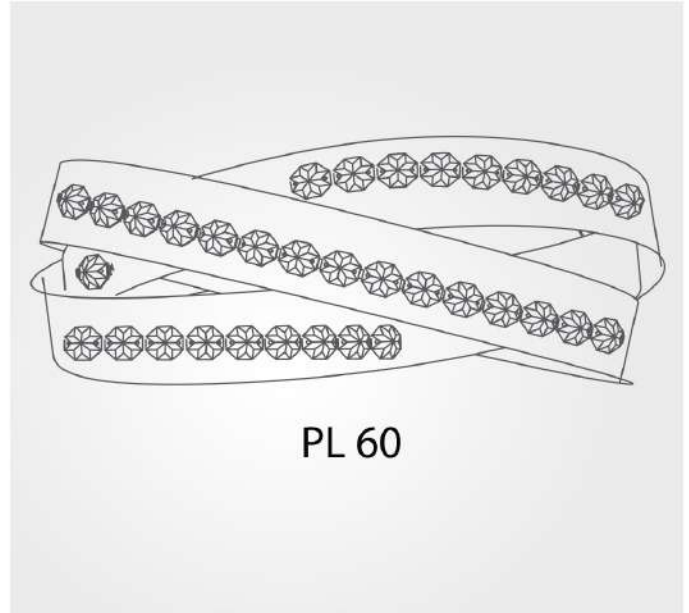

ESSENTIA PL 60

057.325.03

HOW TO ORDER:

EX:057.325.03/.B

ESSENTIA PL 60/3 x E27/cristallo/crystal

CODE	FINISH	CRYSTALS	DIMENSIONS	LAMP
PL 60 057.325.03 057.325.08 057.325.25	.20/.21/.22/.24/.35	.B .SP .SW	Ø 60 H 28	3 x E27 8 x G9 LED 24W down 9W up lm 2.900 K° 3.000

FINISH OPTIONS:

.20 foglia oro/gold leaf .21 foglia argento/silver leaf .22 foglia rame/copper leaf .24 bianco/white.35 nero/black

Cristalli ottagonali Octagonal crystals : .B cristallo/crystal .SP spectra .SW swarovski