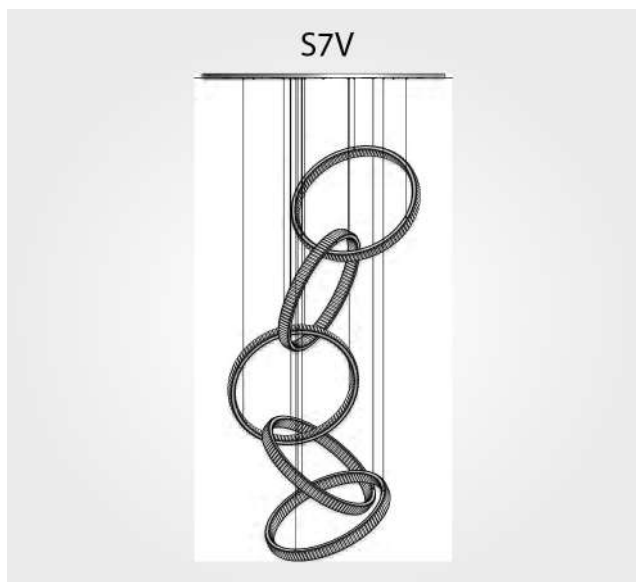

OLYMPIA

S7 V 055.040.05

HOW TO ORDER:

EX: S7 V 055.040.05/.03
OLYMPIA/LED/nichel lucido/shiny nickel

| CODE | FINISH | CRYSTALS | DIMENSIONS | LAMP |
|----------------------------------|---------|----------|--|---------------------------|
| S7 V 055.040.05 | .00/.03 | | Ø 150 H tot 300 Anello/Ring Ø 80 H 8 | 13 x 13W LED 220/120 V |

FINISH OPTIONS:

.00 oro 24 kt/gold 24 kt
.03 nichel lucido/shiny nickel

WE WELCOME ALL CUSTOM ORDERS!

IES Files upon Request