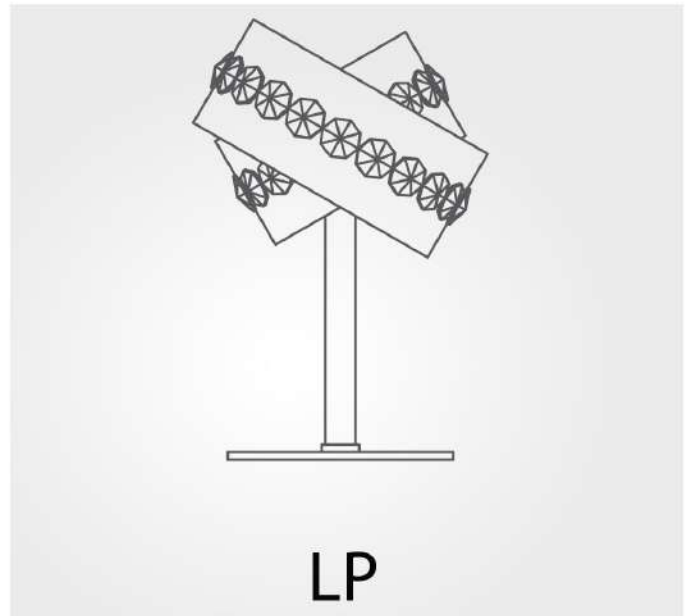

ESSENTIA LP

052.325.01

HOW TO ORDER:

EX:052.325.01/.B
ESSENTIA LP/3 x E27/cristallo/crystal

CODE	FINISH	CRYSTALS	DIMENSIONS	LAMP
LP 052.325.01	.20/.21/.22/.24/.35	.B .SP .SW	Ø 18 H 25	1 x G9

FINISH OPTIONS: