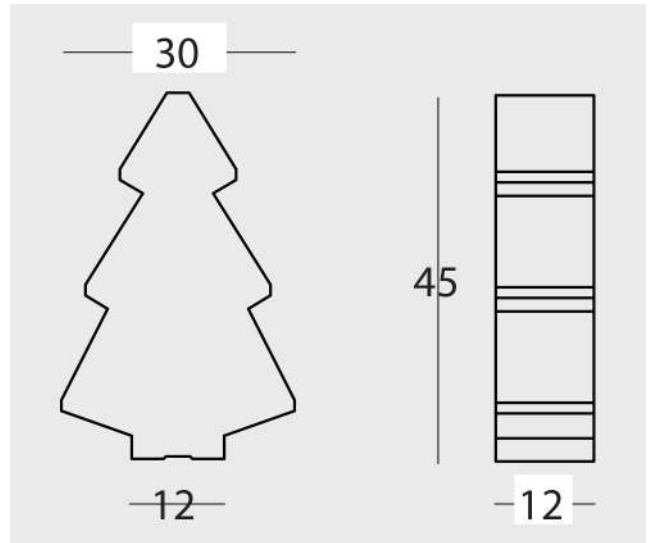

LIGHTTREE (H45)

SD TRE045/SD TRF045

Designed by : **Loetizia Censi**

HOW TO ORDER:

EX: SD TRE045/SD TRF045.LA
LIGHTTREE (H45)/ 1x 15W

CODE	FINISH	DIMENSIONS	BULB
SD TRE045 lighting IN SD TRF045 lighting OUT	<input type="radio"/> (LA) <input type="radio"/> (LD) <input type="radio"/> (LR)	30 x 12 h 45 cm	1x 15W