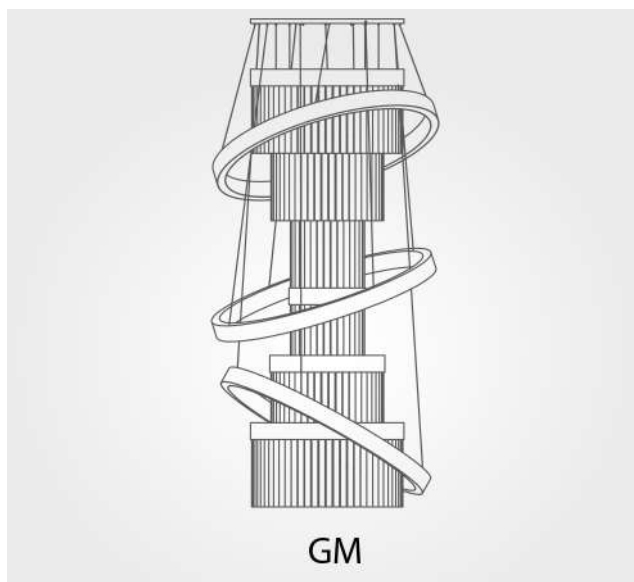

ICE

GM 100 055.016.09

GM 150 055.016.08

HOW TO ORDER:

EX: GM 100 055.016.09/.24
Ice/LED/bianco/white

CODE	FINISH	CRYSTALS	DIMENSIONS	LAMP
GM 100 055.016.09	.24/.28/.80		Ø 100 H 200	LED 270 W lm 16.200 K° 3.000
GM 150 055.016.08	.20/.21/.22/.26		Ø 150 H 300	LED 525 W lm 31.440 K° 3.000