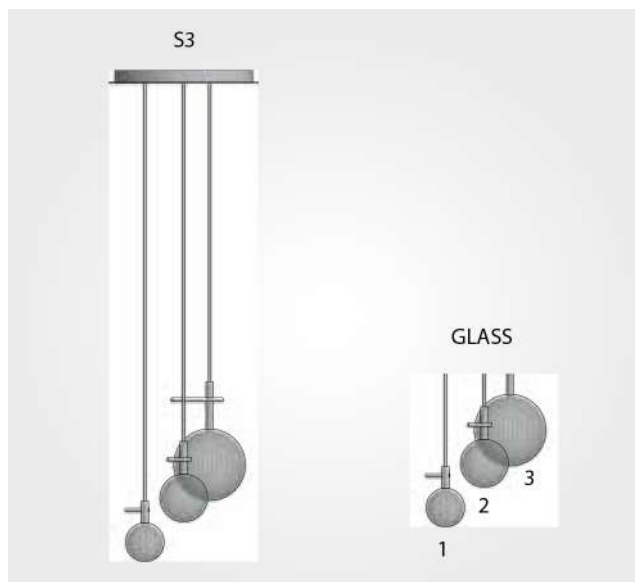

MOULE NAKED

GLASS 3 055.047.23

HOW TO ORDER:

EX: GLASS 3 055.047.23/.03
Moule Naked /1 x G9/nichel lucido/shiny nickel

CODE	FINISH	CRYSTALS	DIMENSIONS	LAMP
<u>GLASS 3</u> <u>055.047.23</u>	.00/.03		Ø 12 H tot 150	1 x G9

FINISH OPTIONS:

.00 oro 24 kt/gold 24 kt
.03 nichel lucido/shiny nickel

WE WELCOME ALL CUSTOM ORDERS!

IES Files upon Request

g@gordonbullard.com
www.cerchiolighting.com
269-569-6700

991 South Gull Lake Dr
Richland, MI 49083, USA
1 877-964-464