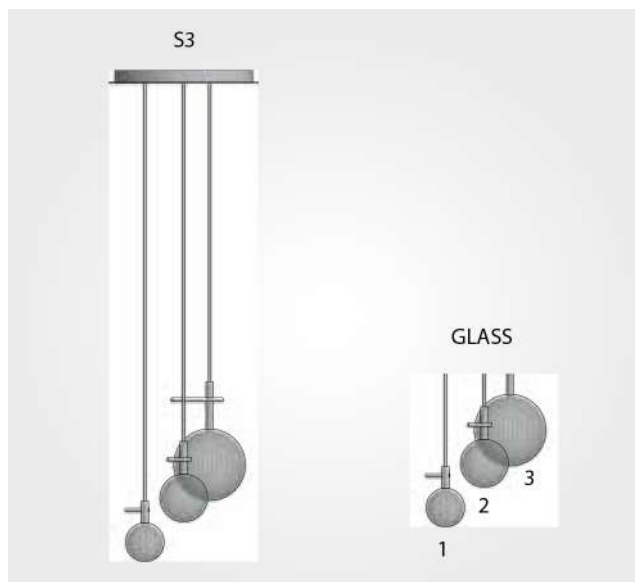

MOULE NAKED

GLASS 2 055.047.22

HOW TO ORDER:

EX: GLASS 2 055.047.22/.03
Moule Naked /NO BULB/nichel lucido/shiny nickel

CODE	FINISH	CRYSTALS	DIMENSIONS	LAMP
<u>GLASS 2</u> <u>055.047.22</u>	.00/.03		Ø 8 H tot 150	NO BULB

FINISH OPTIONS:

.00 oro 24 kt/gold 24 kt
.03 nichel lucido/shiny nickel

WE WELCOME ALL CUSTOM ORDERS!

IES Files upon Request

g@gordonbullard.com
www.cerchiolighting.com
269-569-6700

991 South Gull Lake Dr
Richland, MI 49083, USA
1 877-964-464