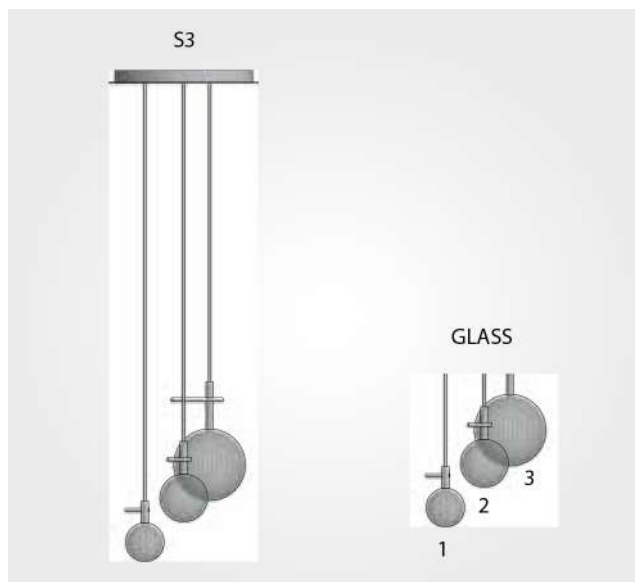

MOULE NAKED

GLASS 1 055.047.21

HOW TO ORDER:

EX: GLASS 1 055.047.21/.03
Moule Naked /NO BULB/nichel lucido/shiny nickel

CODE	FINISH	CRYSTALS	DIMENSIONS	LAMP
<u>GLASS 1</u> <u>055.047.21</u>	.00/.03		Ø 6 H tot 150	NO BULB

FINISH OPTIONS:

.00 oro 24 kt/gold 24 kt
.03 nichel lucido/shiny nickel

WE WELCOME ALL CUSTOM ORDERS!

IES Files upon Request

g@gordonbullard.com
www.cerchiolighting.com
269-569-6700

991 South Gull Lake Dr
Richland, MI 49083, USA
1 877-964-464