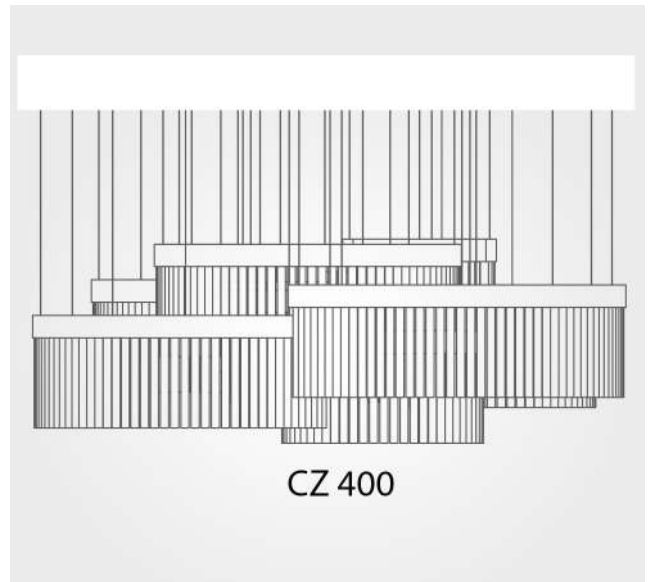

ICE

CZ 400 055.016.10

CZ 400

HOW TO ORDER:

EX:CZ 400 055.016.10/.24
Ice/LED/bianco/white

CODE	FINISH	CRYSTALS	DIMENSIONS	LAMP
CZ 400 055.016.10	.24/.28/.80 ----- .20/.21/.22/.26		L/W 400 x 300 H 150	LED 470 W lm 28.200 K° 3.000