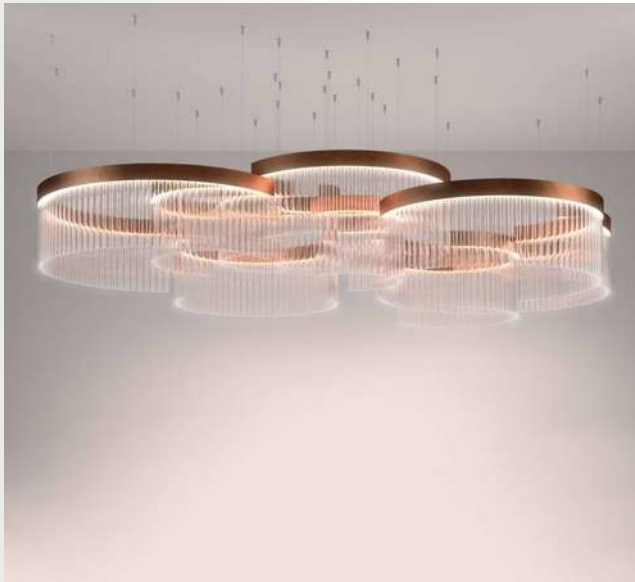

ICE

CZ 400 055.016.10

CZ 400

HOW TO ORDER:

EX:CZ 400 055.016.10/.24
Ice/LED/bianco/white

CODE	FINISH	CRYSTALS	DIMENSIONS	LAMP
CZ 400 055.016.10	.24/.28/.80 ----- .20/.21/.22/.26		L/W 400 x 300 H 150	LED 470 W lm 28.200 K° 3.000

FINISH OPTIONS:

.24 bianco/white
.28 antracite/anthracite
.80 bronzo/bronze

.20 foglia oro/gold leaf
.21 foglia argento/silver leaf
.22 foglia rame/copper leaf
.26 foglia ossidata/oxidized leaf

WE WELCOME ALL CUSTOM ORDERS!