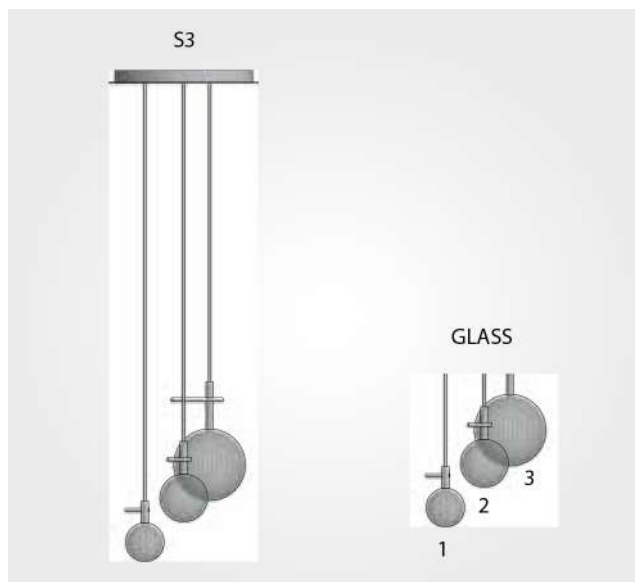

## HOW TO ORDER:

EX: COMPO 3/.03

Moule Naked /120 x 48W/nichel lucido/shiny nickel

CODE	FINISH	CRYSTALS	DIMENSIONS	LAMP
<b>COMPO 3</b>	.00/.03		120 x SFERA 3 120 x SFERA 2 110 x SFERA 1	120 x 48W