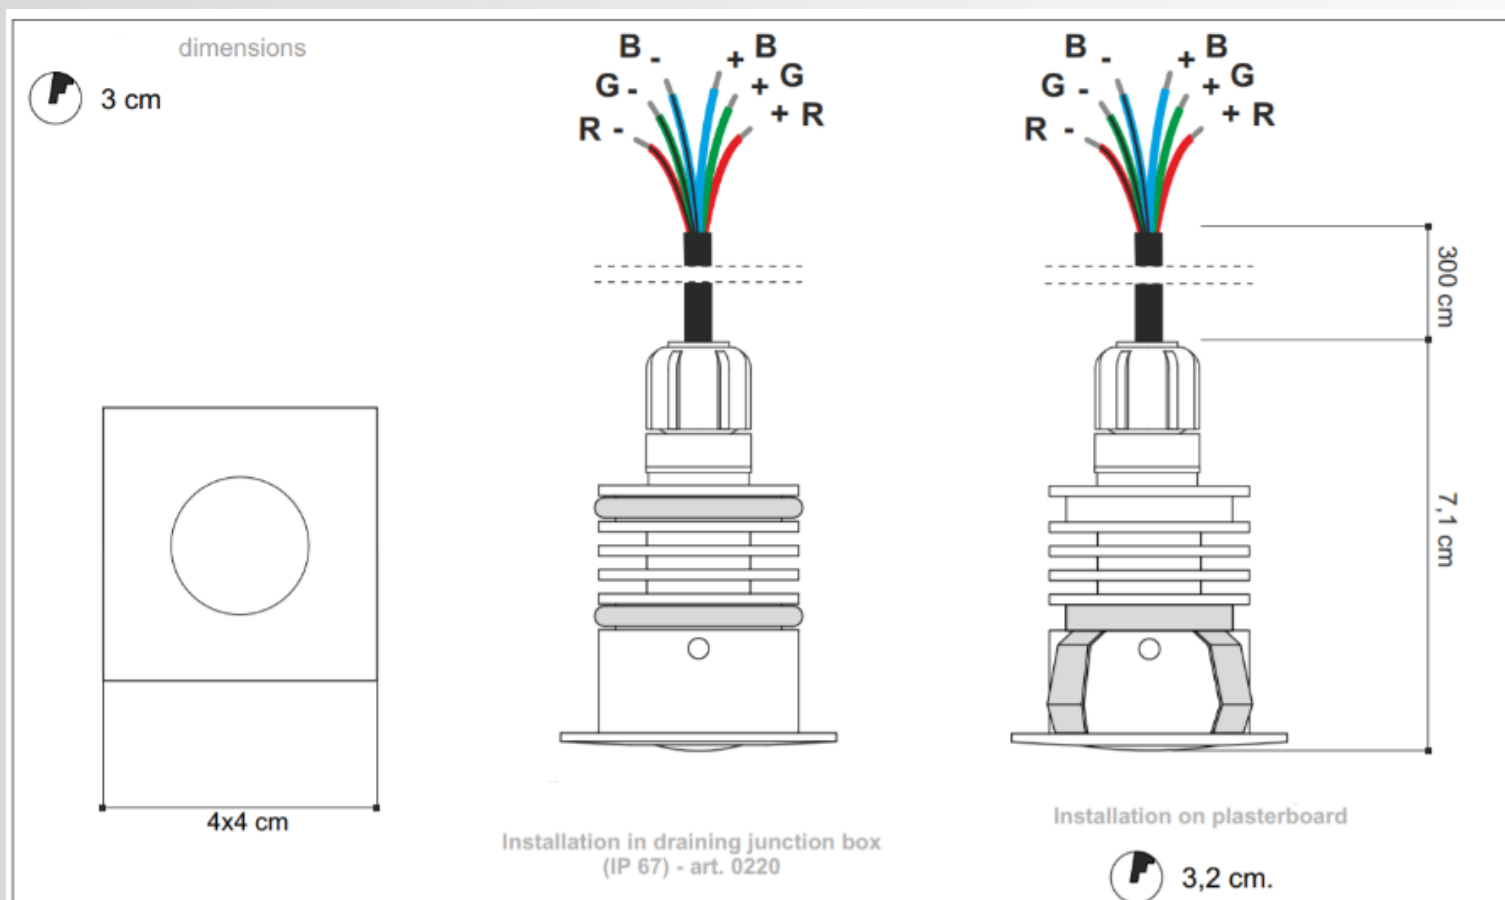

BULBS:

3 x 250 mA

IP GRADE:

IP 67

NET WEIGHT:

0,1 Kg

FINISHING:

.33 matt steel

DIMENSIONS:

WE WELCOME ALL CUSTOM ORDERS!

IES files upon Request

ACCESSORIES:

Code: 0216
 Description: Montage kit
 Characteristics: d30mm, for Cerchietto Fire Ice Kross Top Pix Vista Zeppelin
 Dimensions: ø40x70 mm

Code: 0228
 Description: Montage kit
 Characteristics: d30mm, for Kross Vista Zeppelin
 Dimensions: ø110x100 mm

Code: 0163
 Description: IR receiver
 Characteristics: for 0164 - 0167, with 2m cable
 Dimensions: ø30 mm

Code: 0168
Description: RGB Converter
Dimensions: 22x52x31 mm
Characteristics: 1-5 RGB, 3x250mA

WE WELCOME ALL CUSTOM ORDERS!

IES files upon Request